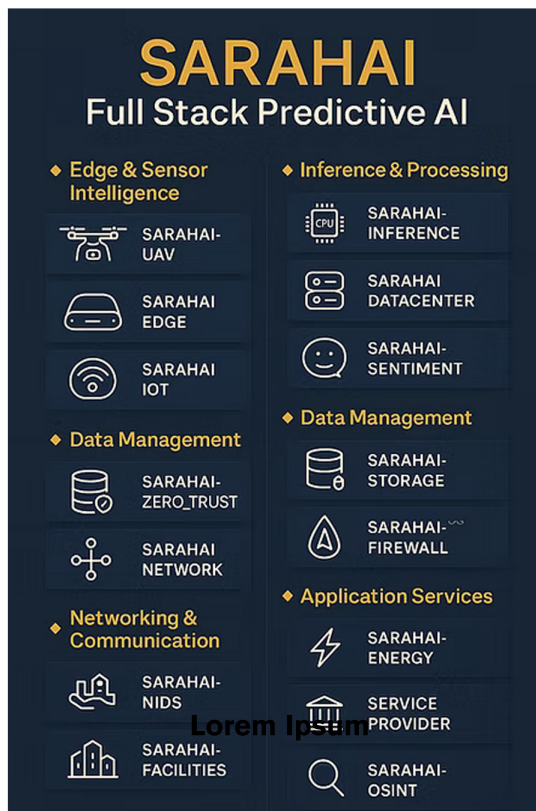

Take the Next Step Experience the transformative power of SARAHAI's Full Stack platform. Whether you're looking to enhance operational efficiency, bolster security, or drive innovation, SARAHAI offers the tools and capabilities to propel your enterprise forward. Contact Eric Frazier (408) 556-0685 or Rick Bryant (832)752-8875 at Tensor Networks.

SARAHAI

Tensor Networks 440 N. Wolfe Rd. Sunnyvale, CA 94085
tensornetworks.com 408-556-0685